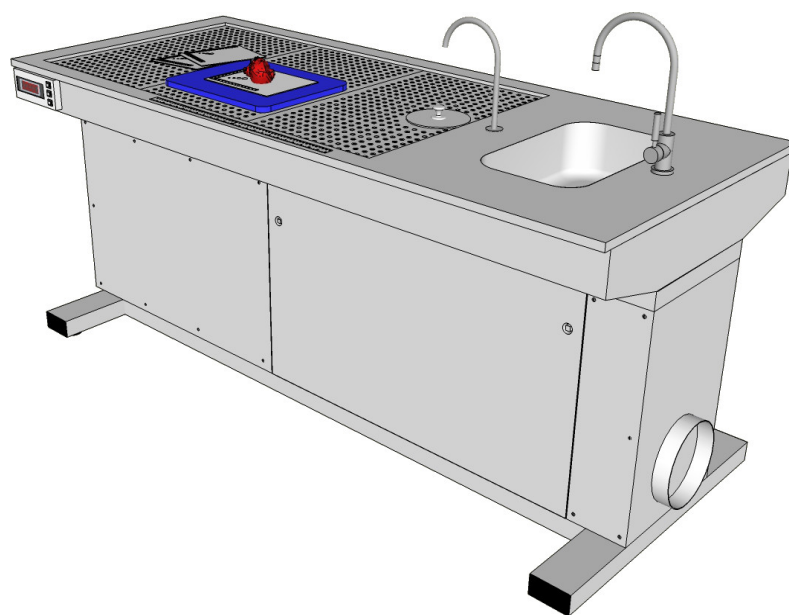

Grossing Station PP4

Technical specification

- Base style grossin station
- Island type for both sides operation
- Downdraft air extraction with regulation
- Air extraction power up to 800m³/h
- IP44 extraction fan
- Isolation Class B
- Integrated scale for quick measurement
- Height adjustable legs
- Formalin dispenser with foot pedal

cat.no.:	description
PP41200	PP4, width 1200mm
PP41500	PP4, width 1500mm
PP41800	PP4, width 1800mm
878800	Grinder
878900	Formalin dispensing system with foot pedal
7700090	Filtering unit for PP1+2
7700091	Spare cartridge (2 needed)